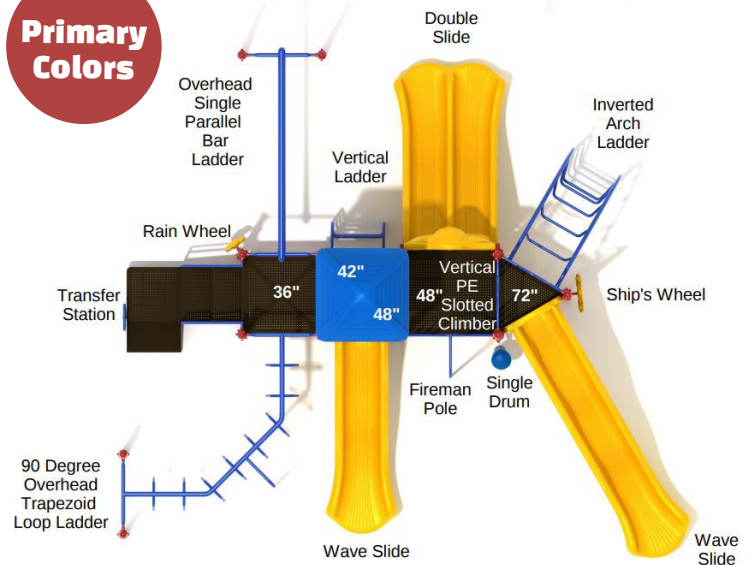

Imperial Springs

Product Specifications

Model number: COMM-1IMPES
Child Capacity: 36 to 42 children
Age Range: 5 to 12 years
Safety Zone: 33' 7" x 32' 1"
Fall Height: 84"
Post Diameter: 3.5"

ADA Compliant 

Elevated: 9 components
Ground Level: 3 components

Primary Colors

Neutral Colors

MEETS NATIONAL STANDARDS FOR:

ASTM F1487-17

CPSC GUIDELINES #325

Product Description

With so much to see and do on this play structure children will be excited to explore every aspect of the Imperial Springs playground. The structure provides a real challenge for kids and stimulates their creativity as there are multiple ways to climb up to the upper platforms. If they enter the easy way by using the Transfer Station entrance they have two types of overhead ladders to choose from on each side. The first is an Overhead Single Parallel Bar Ladder which can be shuffled along with two hands but there's also the challenging 90-Degree Overhead Trapezoid Loop Ladder, dropping down when they reach the end. As they climb higher the fun factor escalates too with not one, not two, but three thrilling slides to enjoy. They can race with a friend down the Double Slide, or choose a thrilling bumpy ride down a small or large Wave Slide. There's an Inverted Arch Ladder and a Vertical Ladder to climb up too and a Fireman's Pole so they can get down again in style. There are lots of playful features around the bottom of the structure too, including a Rain Wheel and Single Drum to add sound effects to play time, and a Ship's Wheel for the captain to chart a course towards more adventure.